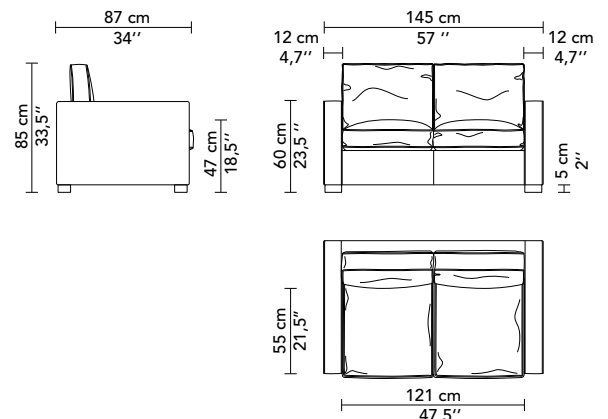

FRAME

Solid poplar, solid beech and wood panels
 Construction: Traditional

FINITION BOIS

Hêtre laqué

WOOD FINISH

Lacquered beech

MÉTRAGE TISSU

- FINVICA145 : 13 m

FABRIC QUANTITY

- FINVICA145 : 14,5 yds

LE SITE
 WEBSITE