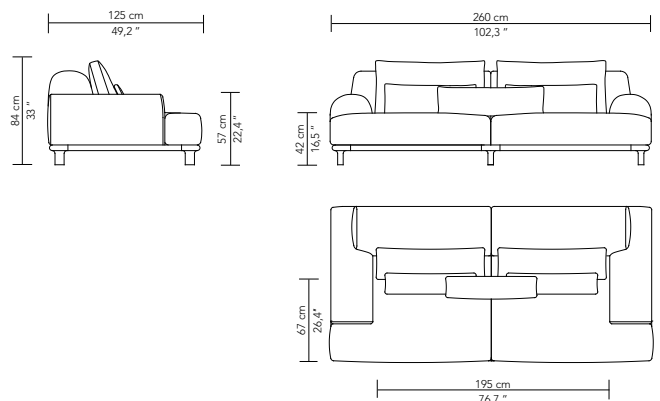

### SPECIFICITIES

3 decor cushions included

Refer to suitable fabrics list

Also available in 220 cm / 86.6 inch length

### MÉTRAGE TISSU

20,2 ml

Pour 3 coussins décoratifs : 2,5 ml

Laize minimum : 136 cm

### FABRIC QUANTITY

22.1 yds

For 3 decor cushions : 2.7 yds

Minimum width 1.49 yds

MOBILIER  
FURNITURE