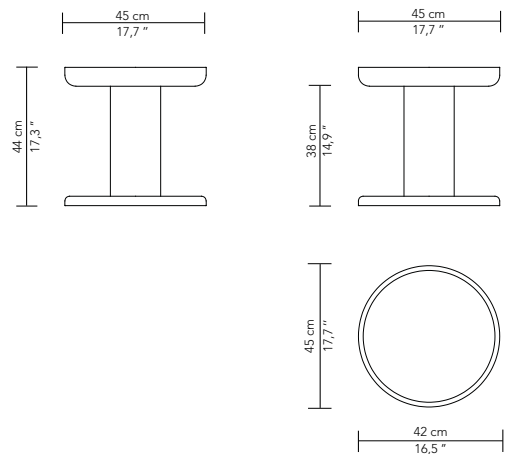

FINISHES

Available in all shades from our oak colour chart, with a matt or satin finish