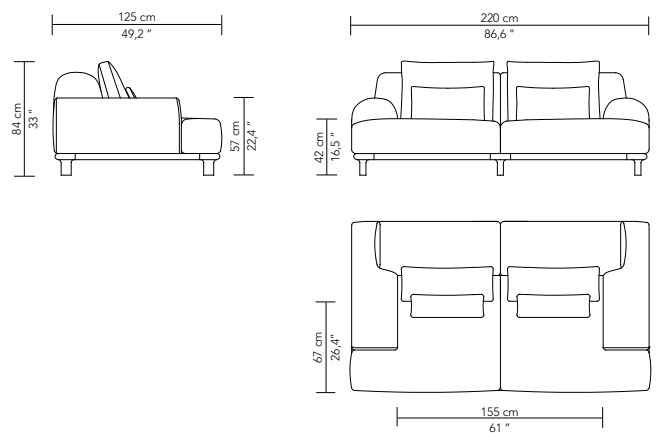

FABRIC QUANTITY

20.3 yds

For 2 decor cushions : 2.7 yds

Minimum width 1.49 yds