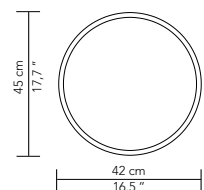

FINISHES

Disponible dans toutes les teintes de notre nuancier chêne, finition mate, satinée