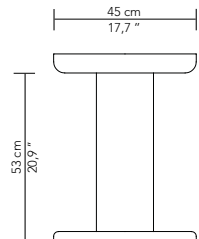

FINISHES

Disponible dans toutes les teintes de notre nuancier chêne, finition mate, satinée