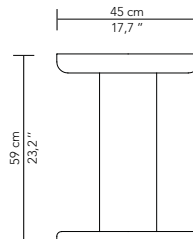

FINISHES

Disponible dans toutes les teintes de notre nuancier chêne, finition mate, satinée